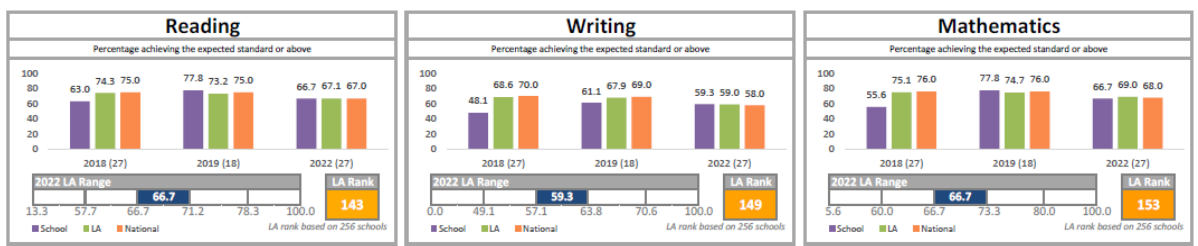

Lawrence View Primary Summary Attainment/Progress Dashboards.

Nottinghamshire County Council Lawrence View Primary and Nursery School Key Stage 2 Summary Dashboard 2022

Nottinghamshire County Council Lawrence View Primary and Nursery School Key Stage 2 Progress Summary Dashboard 2022

Nottinghamshire County Council Lawrence View Primary and Nursery School Key Stage 1 Summary Dashboard 2022

Nottinghamshire County Council Lawrence View Primary and Nursery School Phonics Screening Check Summary Dashboard 2022