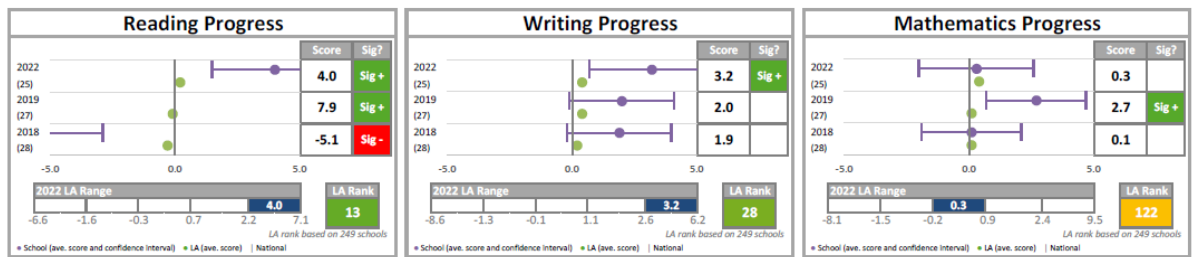

Lawrence View Primary Summary Attainment/Progress Dashboards.

Nottinghamshire County Council Lawrence View Primary and Nursery School Key Stage 2 Summary Dashboard 2022

Nottinghamshire County Council Lawrence View Primary and Nursery School Key Stage 2 Progress Summary Dashboard 2022

Nottinghamshire County Council Lawrence View Primary and Nursery School Key Stage 1 Summary Dashboard 2022

Nottinghamshire County Council Lawrence View Primary and Nursery School Phonics Screening Check Summary Dashboard 2022